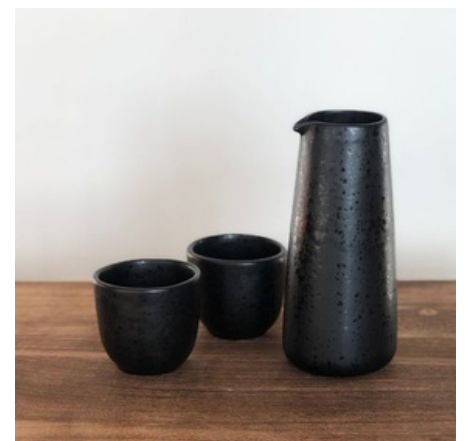

TMTV13

BLACK POTTERY VASE

This distinctive vase in black pottery brings a touch of character to your home decor. With its expressive details and captivating design, it becomes a conversation piece and a stunning addition to any display.

TMTV14

TheMavri

KITCHENWARE

BLACK POTTERY BOTTLE WITH GLASS

A variety of liquids, including water, juice, iced tea, sangria, and more, can benefit from the clay's inherent cooling characteristics.

TMJG01

BLACK POTTERY GLASS & PITCHER SET

The natural properties of clay helps to keep beverages cool for longer periods, perfect for water, juice, iced tea, sangria, or other drinks.

TMJG02

BLACK POTTERY CARAFE SET

Perfect for serving water, iced tea, or your favorite chilled drinks and adds a touch of sophistication to casual meals and special occasions.